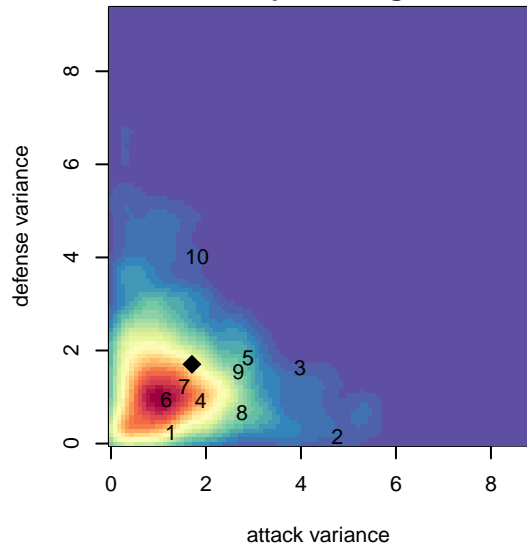

# RV Slammers Orange G01

Rainier Valley Slammers  
 Auburn, WA  
 G01 total strength=1702  
 attack=25.36 defense=20.41  
 fall league = RCL G01 Div 1  
 notes= Ruiz 2013

alt names used:  
 RV Slammers Orange G01  
 RV Slammers Orange 01  
 RVS G01 Orange  
 RVS G01 Orange A

Venues played:  
 2017 RVS Classic GU17-19  
 2017 RCL G01 Div 1  
 2017 Portland Winter Showcase U17

**RV Slammers Orange G01**  
 Dots are actual minus expected GF (blue circles) and GA (red triangles).  
 Blue line is smoothed change in attack strength. Red is smoothed change in defense strength.

**attack and defense variance (black dot)  
relative to other teams  
and top 10 in region**

**attack and defense rating  
relative to others at age  
and all opponents in last 13 months**

**Performance relative to 13 month average**