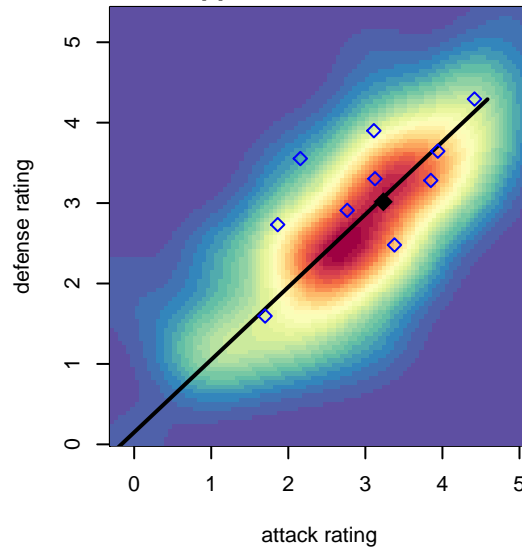

# RV Slammers Orange G01

Rainier Valley Slammers  
 Auburn, WA  
 G01 total strength=1702  
 attack=25.36 defense=20.41  
 fall league = RCL G01 Div 1  
 notes= Ruiz 2013

alt names used:  
 RV Slammers Orange G01  
 RV Slammers Orange 01  
 RVS G01 Orange  
 RVS G01 Orange A

Venues played:  
 2017 RVS Classic GU17-19  
 2017 RCL G01 Div 1  
 2017 Portland Winter Showcase U17

**RV Slammers Orange G01**  
 Dots are actual minus expected GF (blue circles) and GA (red triangles).  
 Blue line is smoothed change in attack strength. Red is smoothed change in defense strength.

**attack and defense variance (black dot)  
relative to other teams  
and top 10 in region**

**attack and defense rating  
relative to others at age  
and all opponents in last 13 months**

**Performance relative to 13 month average**