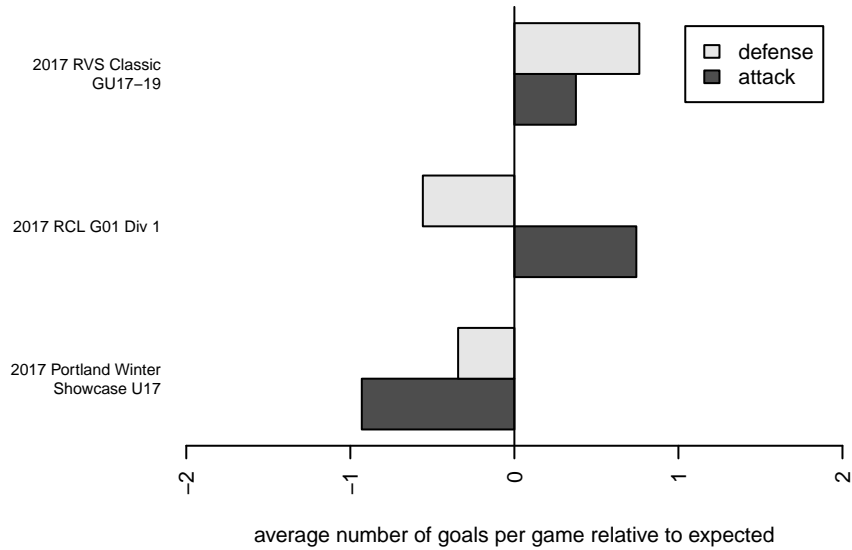

# RV Slammers Orange G01

Rainier Valley Slammers  
 Auburn, WA  
 G01 total strength=1702  
 attack=25.36 defense=20.41  
 fall league = RCL G01 Div 1  
 notes= Ruiz 2013

alt names used:  
 RV Slammers Orange G01  
 RV Slammers Orange 01  
 RVS G01 Orange  
 RVS G01 Orange A

Venues played:  
 2017 RVS Classic GU17-19  
 2017 RCL G01 Div 1  
 2017 Portland Winter Showcase U17

**RV Slammers Orange G01**  
 Dots are actual minus expected GF (blue circles) and GA (red triangles).  
 Blue line is smoothed change in attack strength. Red is smoothed change in defense strength.

**attack and defense variance (black dot)  
relative to other teams  
and top 10 in region**

**attack and defense rating  
relative to others at age  
and all opponents in last 13 months**

**Performance relative to 13 month average**