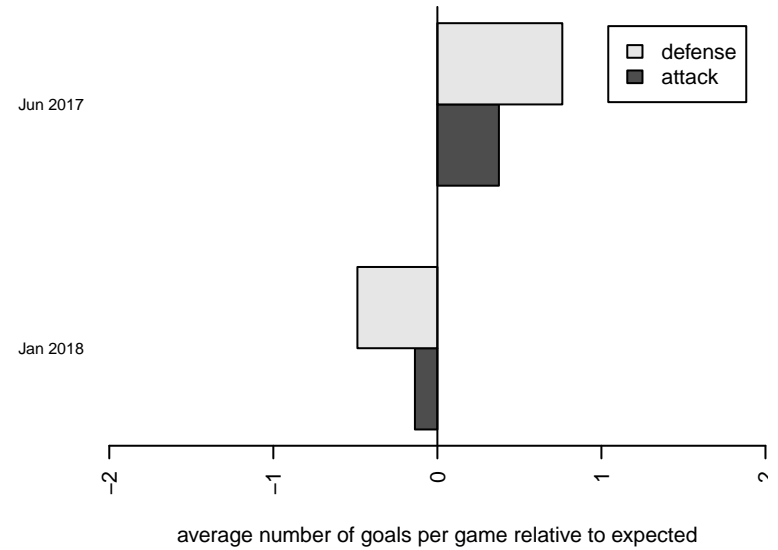

Venues played:  
 2017 RVS Classic GU17-19  
 2017 RCL G01 Div 1  
 2017 Portland Winter Showcase U17

**RV Slammers Orange G01**  
 Dots are actual minus expected GF (blue circles) and GA (red triangles).  
 Blue line is smoothed change in attack strength. Red is smoothed change in defense strength.

**attack and defense variance (black dot)  
relative to other teams  
and top 10 in region**

**attack and defense rating  
relative to others at age  
and all opponents in last 13 months**

**Performance relative to 13 month average**

**Performance relative to 13 month average**

<b>date</b>	<b>home</b>		<b>away</b>		<b>venue</b>	<b>pred.home</b>	<b>pred.away</b>
2018-01-28	Spokane Sounders A G01	5	RV Slammers Orange G01	0	2017 RCL G01 Div 1	3.21	0.34
2018-01-21	RV Slammers Orange G01	4	Seattle United Copa G01	0	2017 RCL G01 Div 1	0.76	0.24
2018-01-15	Crossfire OR White G01	4	RV Slammers Orange G01	1	2017 Portland Winter Showcase U17	1.20	2.34
2018-01-14	RV Slammers Orange G01	0	FC Portland ECNL G02	0	2017 Portland Winter Showcase U17	0.49	1.01
2018-01-14	RV Slammers Orange G01	0	PCU Red 1 G01	0	2017 Portland Winter Showcase U17	1.30	1.04
2018-01-13	Washington Timbers Red 1 G01	1	RV Slammers Orange G01	1	2017 Portland Winter Showcase U17	0.38	1.59
2017-12-03	RV Slammers Orange G01	0	GS Surf A G01	2	2017 RCL G01 Div 1	0.67	1.88
2017-06-25	RV Slammers Orange G01	5	SGESC Fusion White G00	0	2017 RVS Classic GU17-19	5.33	0.13
2017-06-25	RV Slammers Orange G01	2	Harbor Premier Green G01	0	2017 RVS Classic GU17-19	1.08	1.61
2017-06-24	SGESC Fusion Navy G00	0	RV Slammers Orange G01	3	2017 RVS Classic GU17-19	0.70	2.01
2017-06-24	RV Slammers Orange G01	1	Harbor Premier Green G01	1	2017 RVS Classic GU17-19	1.08	1.61