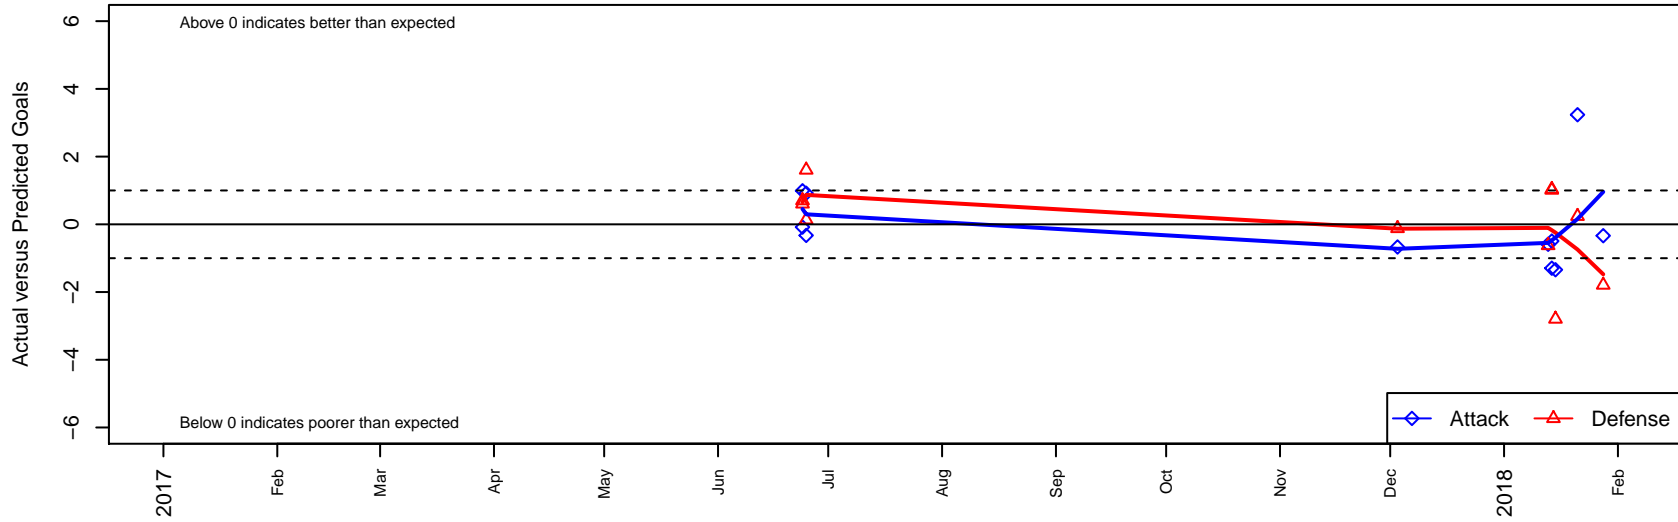

# RV Slammers Orange G01

Rainier Valley Slammers  
 Auburn, WA  
 G01 total strength=1702  
 attack=25.36 defense=20.41  
 fall league = RCL G01 Div 1  
 notes= Ruiz 2013

alt names used:  
 RV Slammers Orange G01  
 RV Slammers Orange 01  
 RVS G01 Orange  
 RVS G01 Orange A

Venues played:  
 2017 RVS Classic GU17-19  
 2017 RCL G01 Div 1  
 2017 Portland Winter Showcase U17

**RV Slammers Orange G01**  
 Dots are actual minus expected GF (blue circles) and GA (red triangles).  
 Blue line is smoothed change in attack strength. Red is smoothed change in defense strength.

**attack and defense variance (black dot)  
relative to other teams  
and top 10 in region**

**attack and defense rating  
relative to others at age  
and all opponents in last 13 months**

**Performance relative to 13 month average**