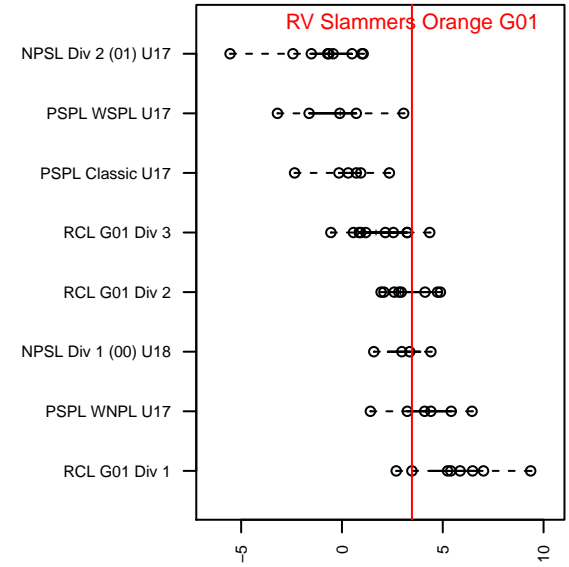

# RV Slammers Orange G01

Rainier Valley Slammers  
 Auburn, WA  
 G01 total strength=1702  
 attack=25.36 defense=20.41  
 fall league = RCL G01 Div 1  
 notes= Ruiz 2013

alt names used:  
 RV Slammers Orange G01  
 RV Slammers Orange 01  
 RVS G01 Orange  
 RVS G01 Orange A

Venues played:  
 2017 RVS Classic GU17-19  
 2017 RCL G01 Div 1  
 2017 Portland Winter Showcase U17

**RV Slammers Orange G01**  
 Dots are actual minus expected GF (blue circles) and GA (red triangles).  
 Blue line is smoothed change in attack strength. Red is smoothed change in defense strength.

**attack and defense variance (black dot)  
relative to other teams  
and top 10 in region**

**attack and defense rating  
relative to others at age  
and all opponents in last 13 months**

**Performance relative to 13 month average**